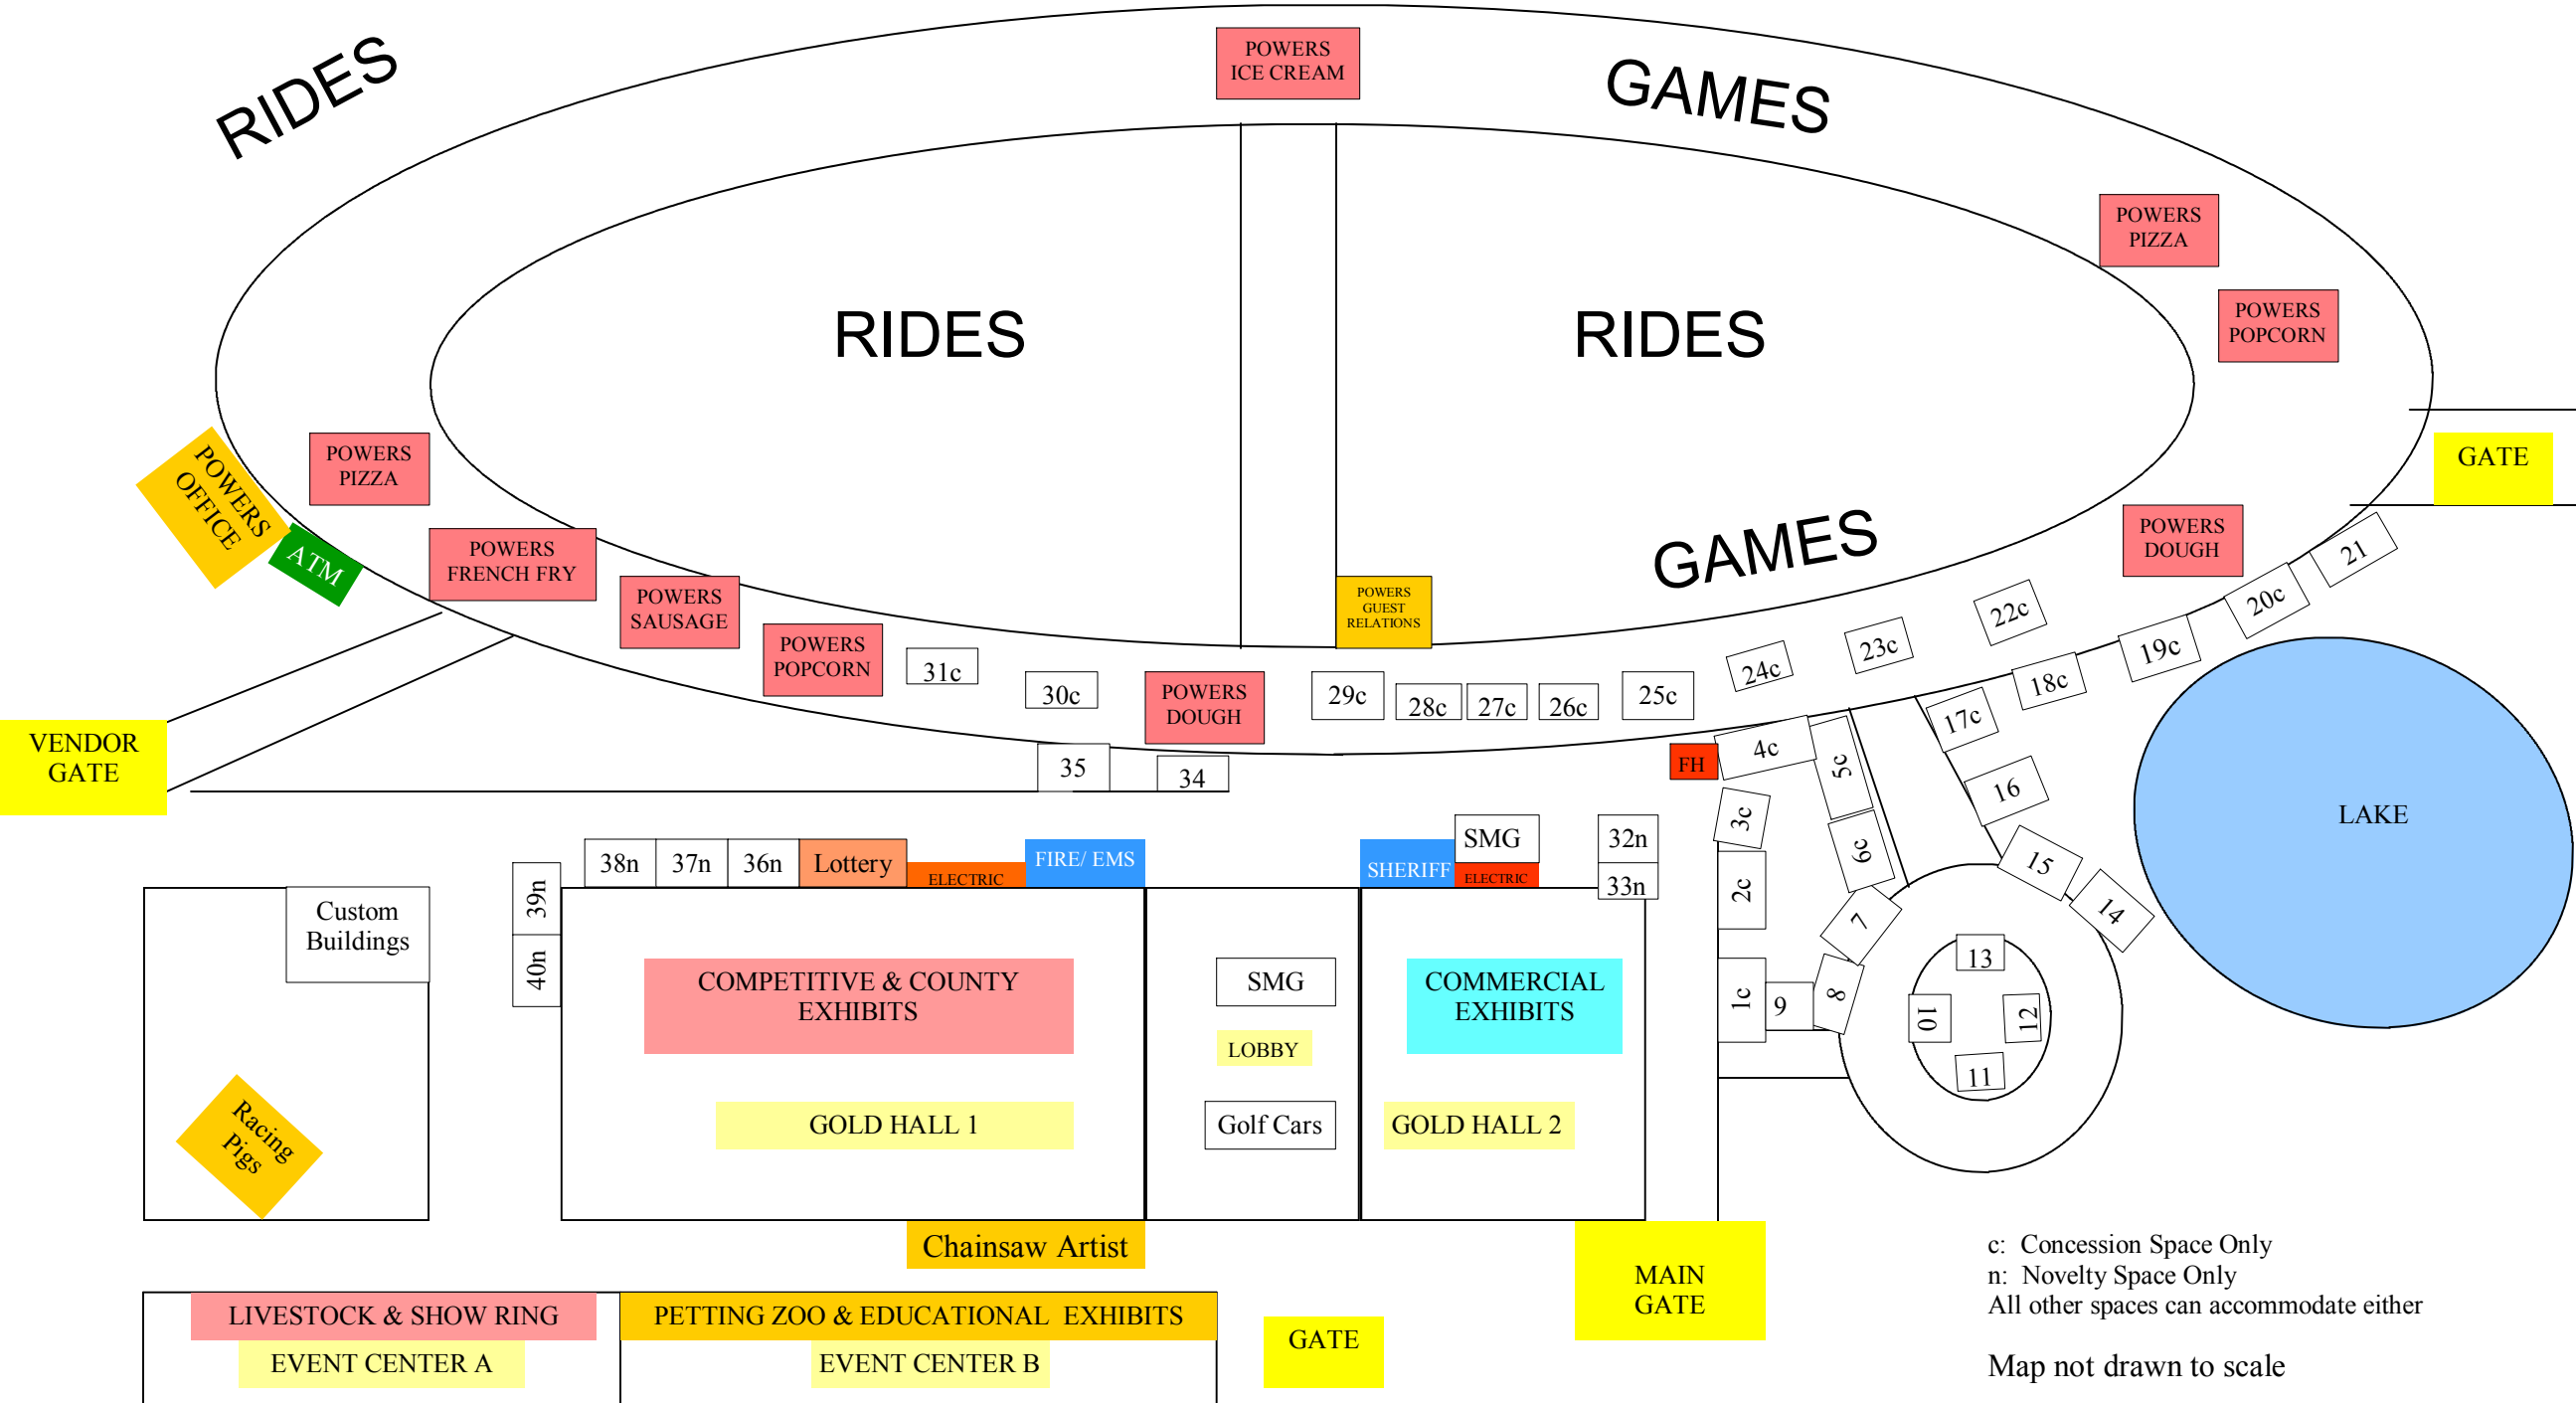

2010 Cabarrus County Fair

RIDES

GAMES

RIDES

RIDES

GAMES

GATE

VENDOR GATE

LAKE

Custom Buildings

COMPETITIVE & COUNTY EXHIBITS

COMMERCIAL EXHIBITS

GOLD HALL 1

GOLD HALL 2

Chainsaw Artist

MAIN GATE

LIVESTOCK & SHOW RING

PETTING ZOO & EDUCATIONAL EXHIBITS

GATE

EVENT CENTER A

EVENT CENTER B

Racing Pigs

SMG

LOBBY

Golf Cars

SHERIFF

SMG

ELECTRIC

POWERS POPCORN

30c

34

POWERS DOUGH